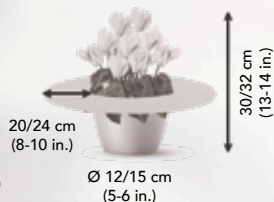

MAXI FLOWER

6 REFERENCES AVAILABLE IN THE MIX AND AS SEPARATE COLOURS

100264

CRISPINO® Red / CRISPINO® Rouge

100224

CRISPINO® Rose / CRISPINO® Fuchsia

100226

CRISPINO® Light purple / CRISPINO® Violet