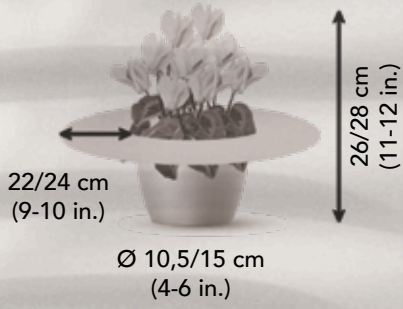

INDIAKA®
SHARE THE JOY

NEW LIGHTER ROSE TONE

Two-tone appearance
well-defined and stable

Beautiful dark green
contrasting foliage

Generous plant structure

53080

 **INDIAKA® Light rose**
INDIAKA® Fuchsia clair