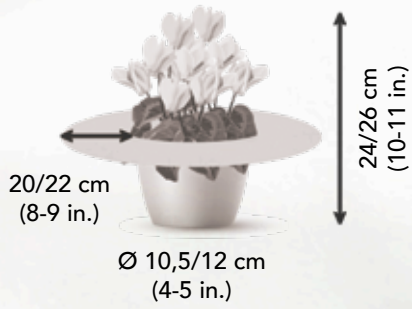

MIDI FLOWER

Tianis®
FANTASIA®