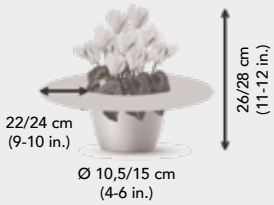

MIDI FLOWER

52210

METALIS® Red
METALIS® Rouge