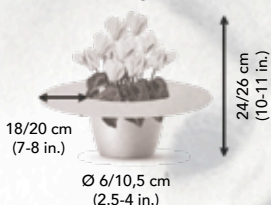

Salmon rose

Deep salmon

Magenta

6900 - Mix / Mélange

Metis[®]

EXCELLENT IN BOTH
GREENHOUSE AND GARDEN

MINI FLOWER

Metis®