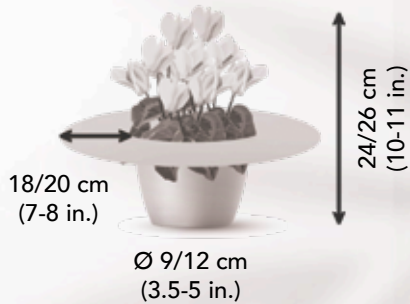

MINI FLOWER

Metis®
STANDARD

VERY ROUND, FULL FOLIAGE

Well-centred and abundant flowering

Grows fast in Autumn, optimal performance

4122

White CHANTILLY
Blanc CHANTILLY

4050
Salmon rose
Rose saumoné