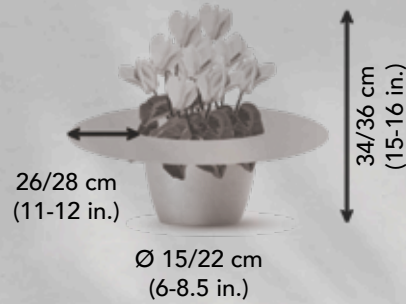

MAXI FLOWER

Halios®

STANDARD

INTENSE AND SUSTAINABLE

- Intense red with white border
- Solid plant structure
- Excellent for late flowering

WHICH RED SHOULD I CHOOSE?

2013

Red SATISFACTION® / Rouge SATISFACTION®