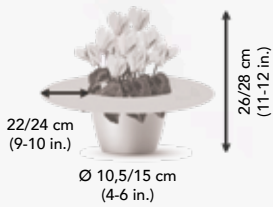

MIDI FLOWER

55430

ABANICO® Salmon
ABANICO® Saumon