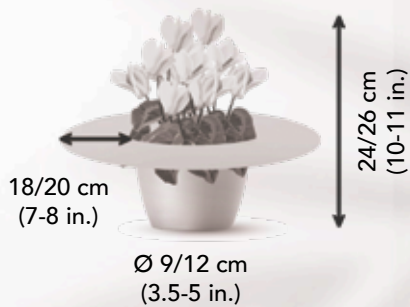

MINI FLOWER