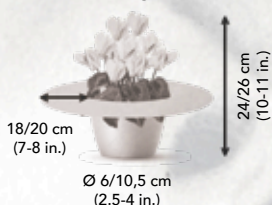

MINI FLOWER