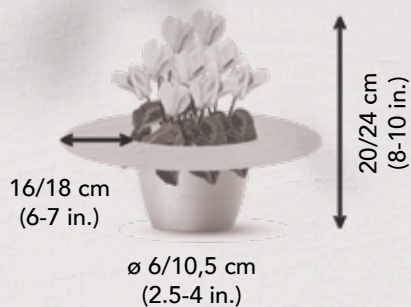

MINI FLOWER