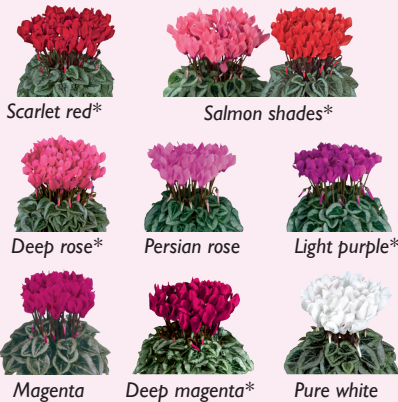

**DECORA** refers to a silver leaf which pattern has an interesting contrast between a nice silver edge and a green, clearly outlined, heart-shaped center

©Photos: Morel & Ulzega

## **Decora** A true garden decoration

### Technical features

**METIS® DECORA** (silverleaf) - Pot Ø 9 to 12 cm (3.5 - 5")  
Complete range of 9 vibrant colours (+ 1 mix of 11 colours)

MINI

\*Particularly long-lasting if used outdoors  
(OUTstanding Cyclamen®)

### ➔ Plus points FOR YOU:

- Stylish silverleaf foliage
- Excellent performance outdoors
- Vibrant and long lasting colours
- Central and generous flowering